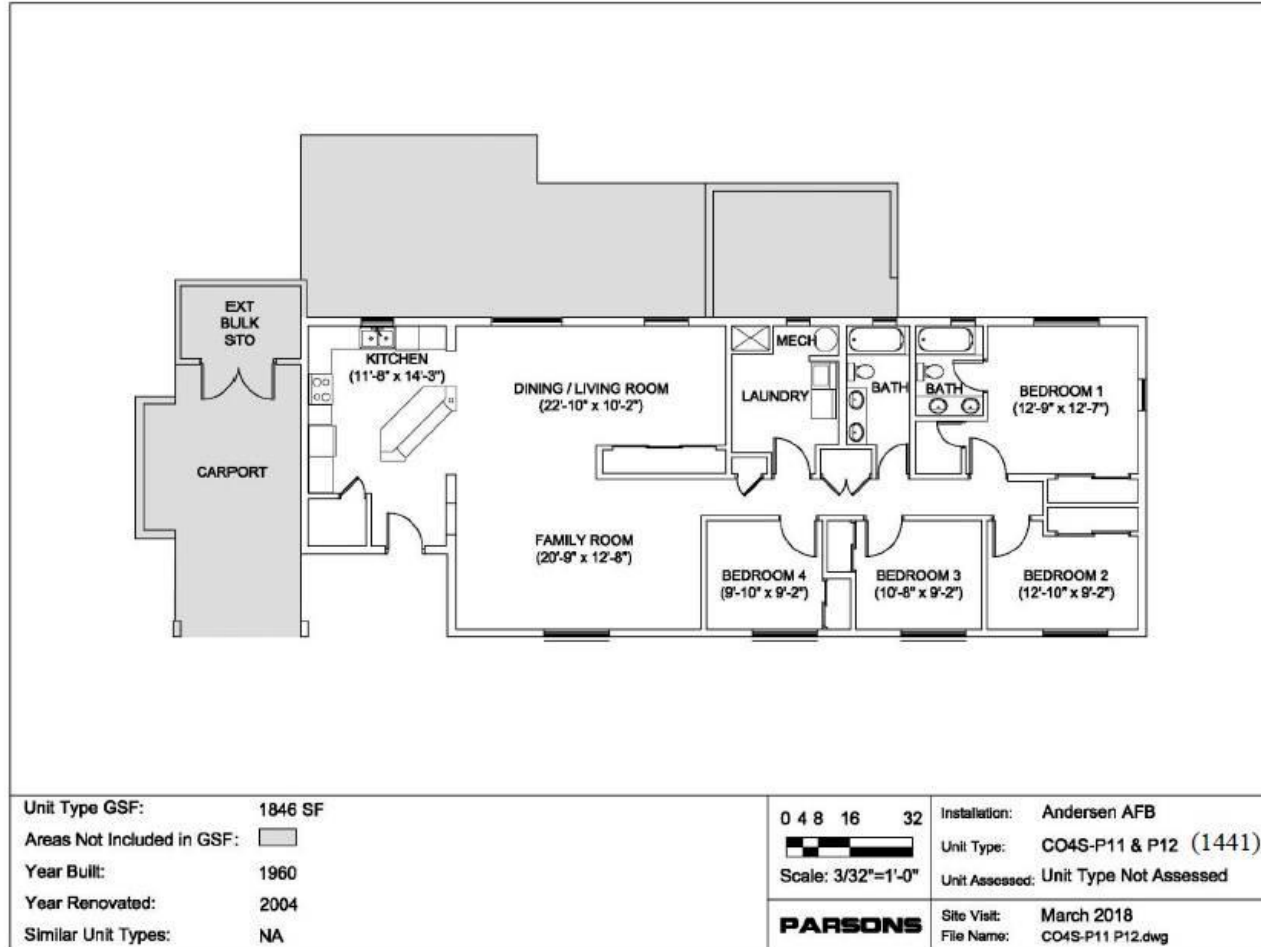

Anderson AFB

Senior Enlisted

Housing Floorplans and Pictures

3 Bedroom Type 1

COMPANY GRADE 3 BEDROOM - CO3D10

3 Bedroom Type 2

3 Bedroom Type 3

SENIOR ENLISTED 3 BR - CO3S10/CO3S11/CO3S12

4 Bedroom Type 1

SENIOR ENLISTED 4 BR - CO4S11/CO4S12

4 Bedroom Type 2

SENIOR ENLISTED 4 BR - CO4S1/CO4S2

4 Bedroom Type 3

SENIOR ENLISTED 4 BR CO4S3/CO4S6